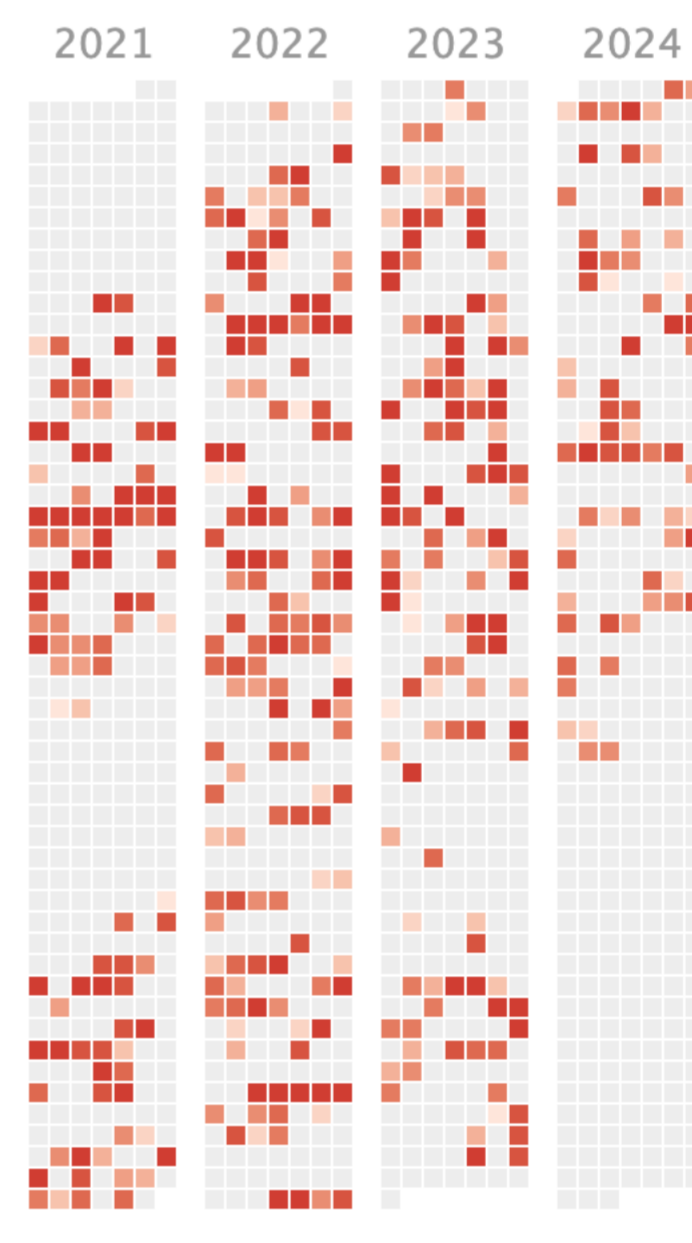

Amounts of PM2.5 have been increasing every year since 2013

Today's PM 2.5 Rating For Sulphur

10 ug/m3
Above average amount of PM 2.5
Source

Read Current Report
Short description of quarterly report with the option to download from a linked resource.
[Read now](#)

High amounts of PM 2.5 Rating Over the Years For Sulphur

Top Contributors of PM 2.5 in Sulphur

Lorem ipsum dolor sit amet, consectetur adipiscing elit, sed diam nonummy nibh euismod tincidunt ut laoreet dolore magna aliquam erat volutpat. Ut wisi enim ad minim veniam, quis nostrud exerci tation ullamcorper suscipit